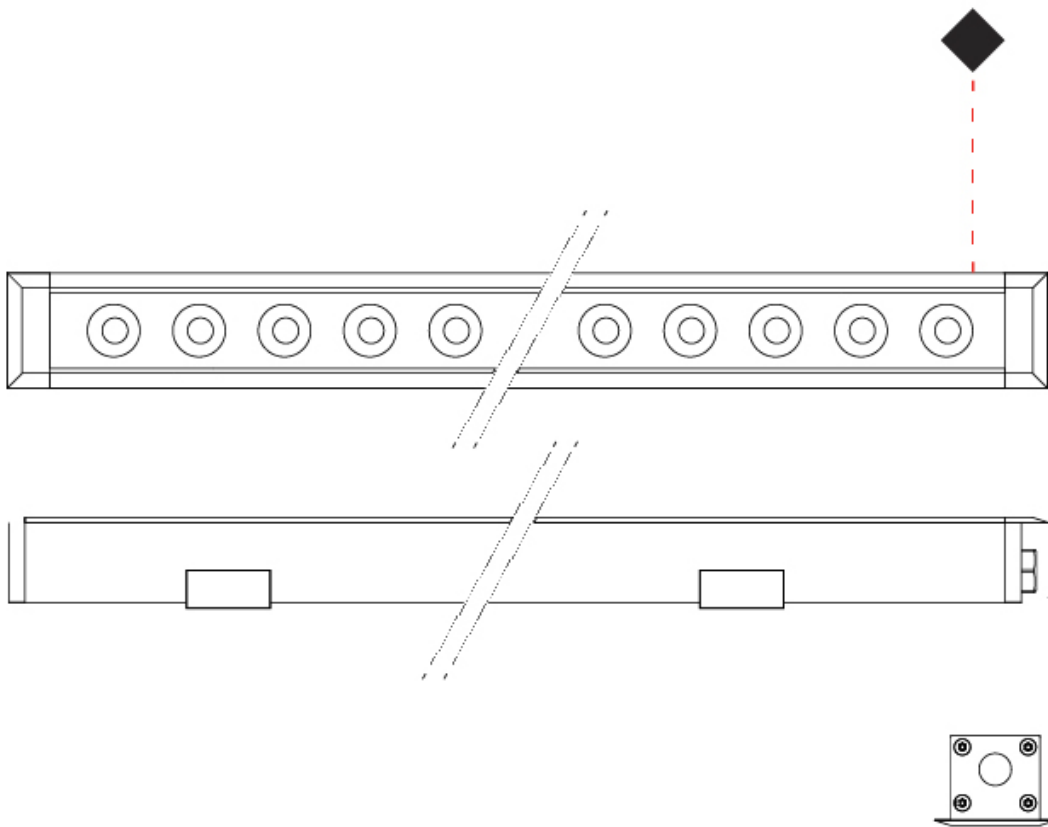

MINI CORNICHE RECESSED

E9I637-

PROJECT	_____
TYPE	_____
SPECIFIER	_____
QUANTITY	_____
DATE	_____

E